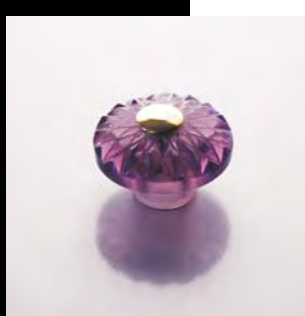

KNOBS & HANDLES